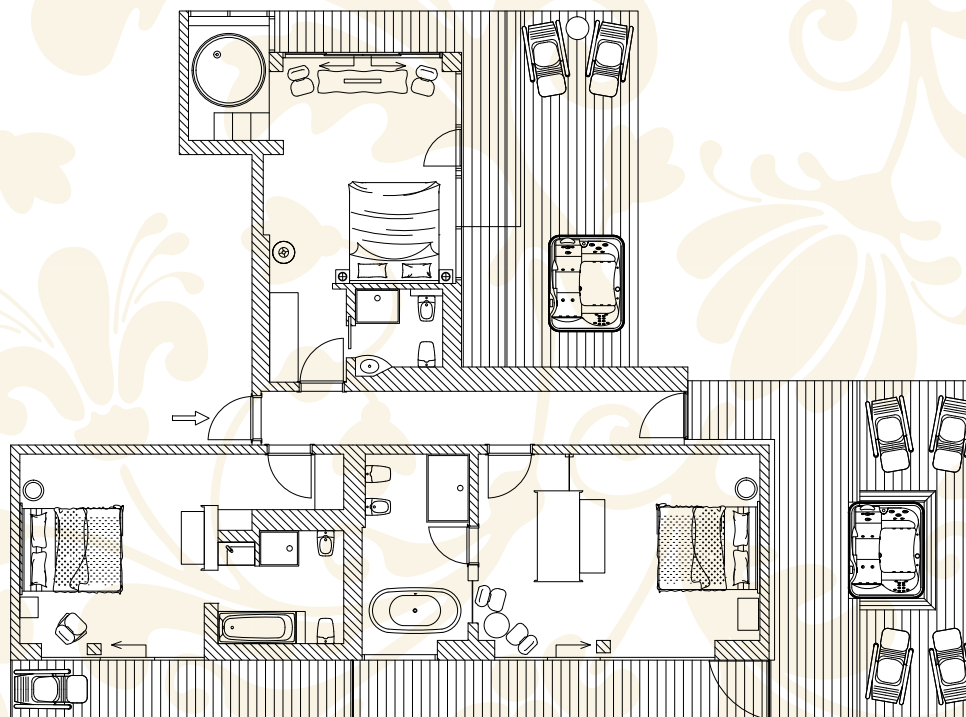

ADDITIONAL SERVICES

- room service
- dry-cleaning service
- ironing
- wake-up calls
- florist
- newspapers request