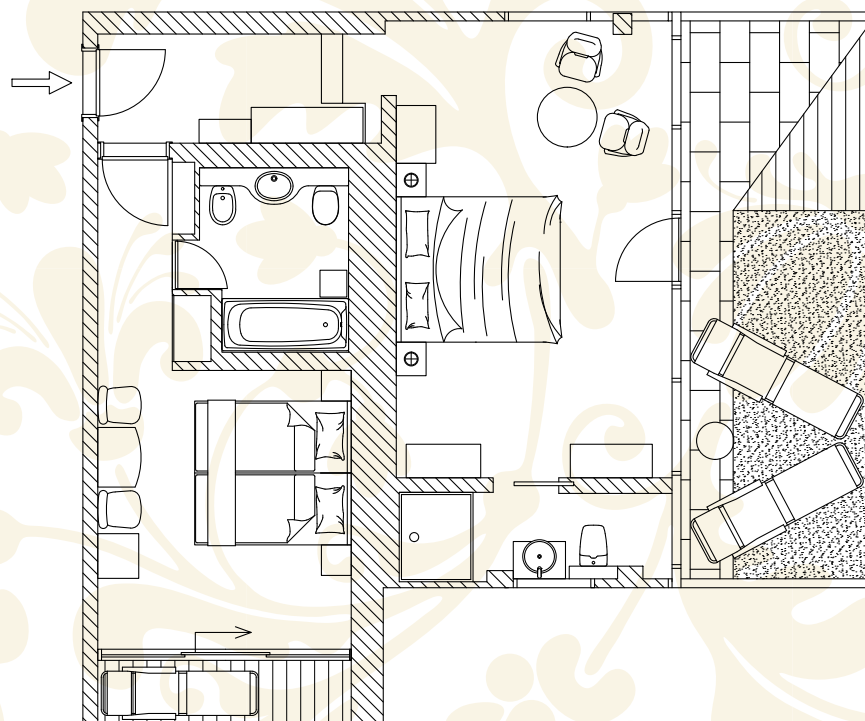

FAMILY APARTMENT - 21

A new, elegant family apartment with two living units, a big terrace and a park view. 52,8 m² living area + 22,1 m² terrace.

DESCRIPTION

- connecting rooms
- free wi-fi
- TV
- safe
- mini bar
- terrace
- 2x bathroom; bath + shower

ACCESSORIES

- slippers per person
- bathrobe per person
- 3x towels per person
- 4x bathing/grooming set per person
- hairdryer

ADDITIONAL SERVICES

- room service
- dry-cleaning service
- ironing
- wake-up calls
- florist
- newspapers request