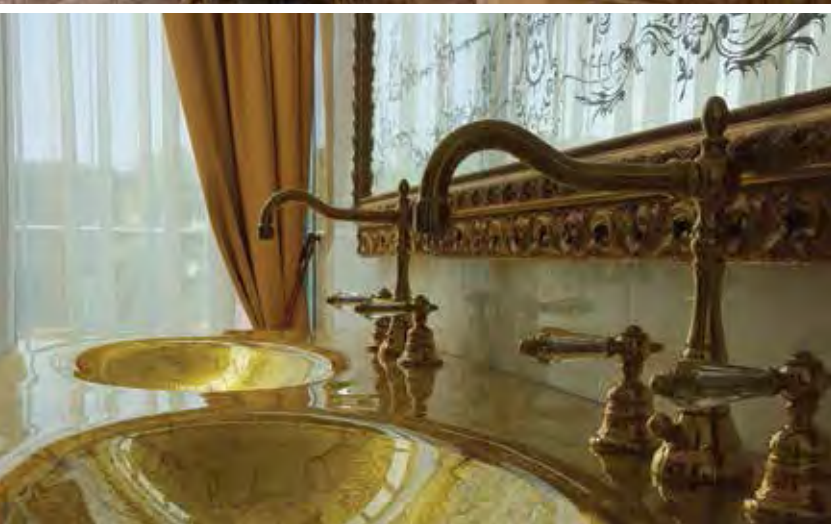

# ALEKSANDER - 621

A stylish luxury accommodation for people of fine taste. The suite is decorated in detail, with a 24-carat gold washbasin and a beautiful view of the surrounding. 55 m<sup>2</sup> living area + 37 m<sup>2</sup> terrace.