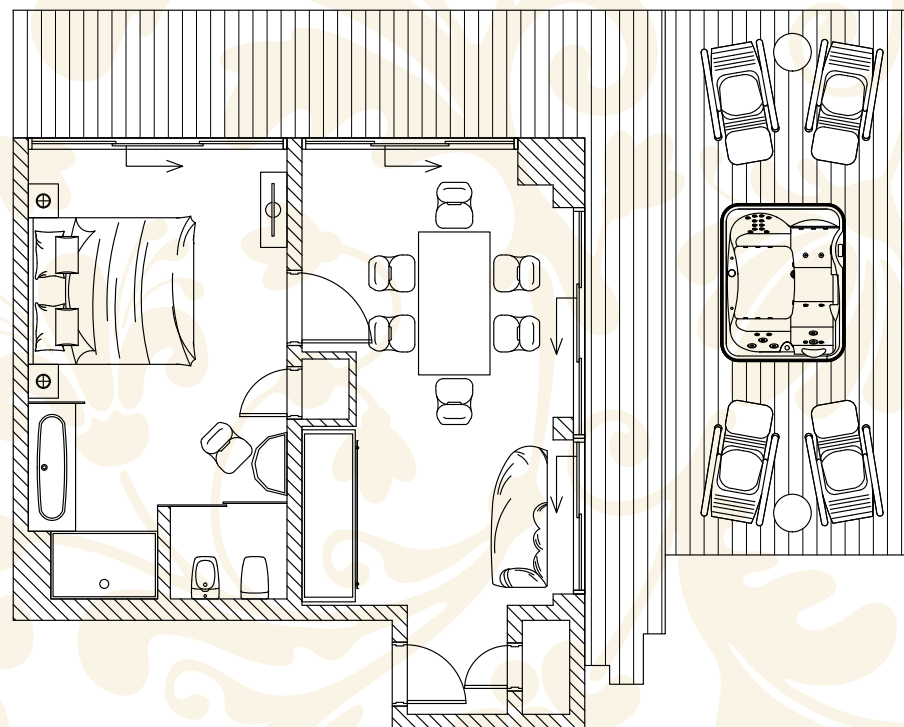

KATARINA - 620

A romantic, refined higher standard luxury accommodation with cunning details, a Jacuzzi and a view of Rogaška Slatina. 43 m² living area + 47 m² terrace.

DESCRIPTION

- free wi-fi
- TV
- safe
- mini bar
- terrace
- jacuzzi
- 1x bathroom;
  bath + shower

ACCESSORIES

- slippers per person
- bathrobe per person
- 3x towels per person
- 4x bathing/grooming set
  per person
- hairdryer

ADDITIONAL SERVICES

- room service
- dry-cleaning service
- ironing
- wake-up calls
- florist
- newspapers request