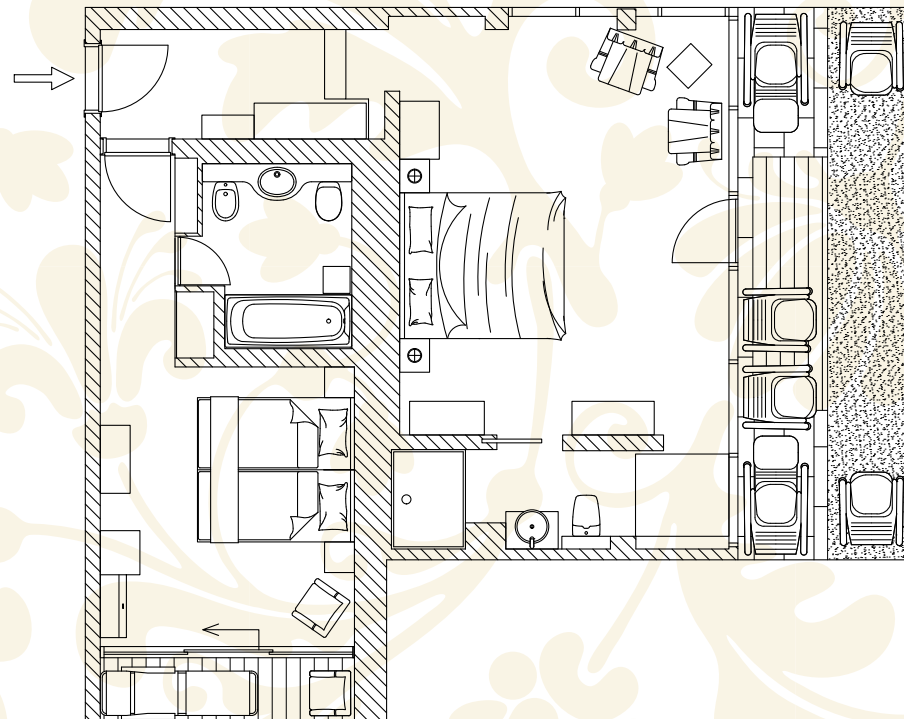

ADDITIONAL SERVICES

- room service
- dry-cleaning service
- ironing
- wake-up calls
- florist
- newspapers request