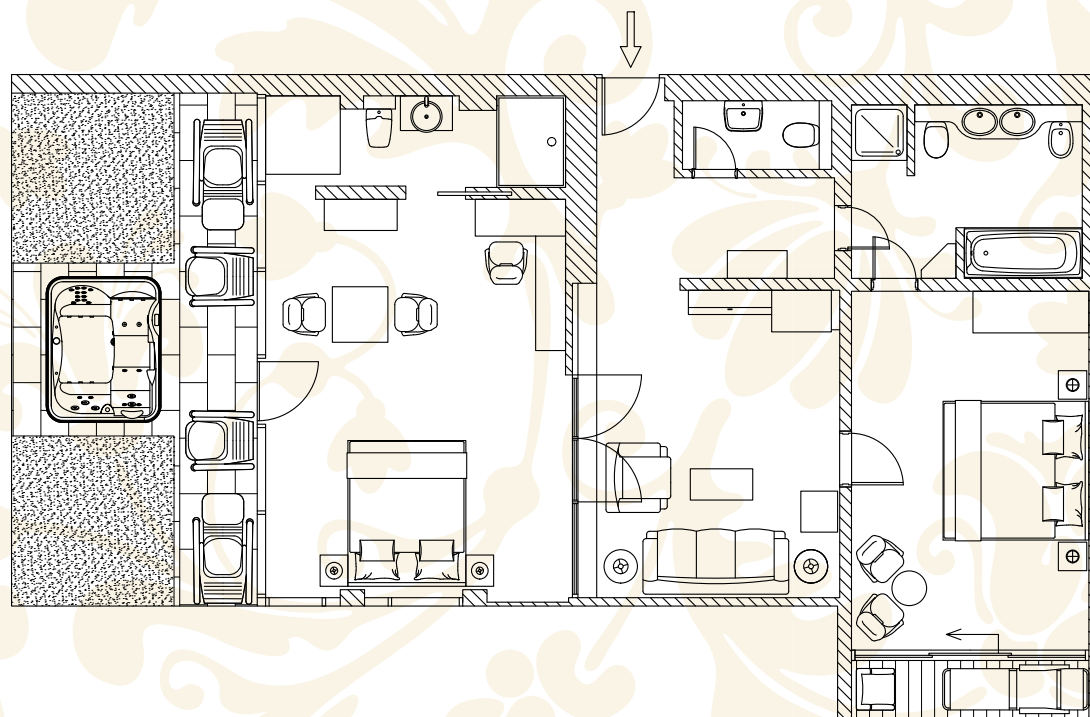

ADDITIONAL SERVICES

- room service
- dry-cleaning service
- ironing
- wake-up calls
- florist
- newspapers request