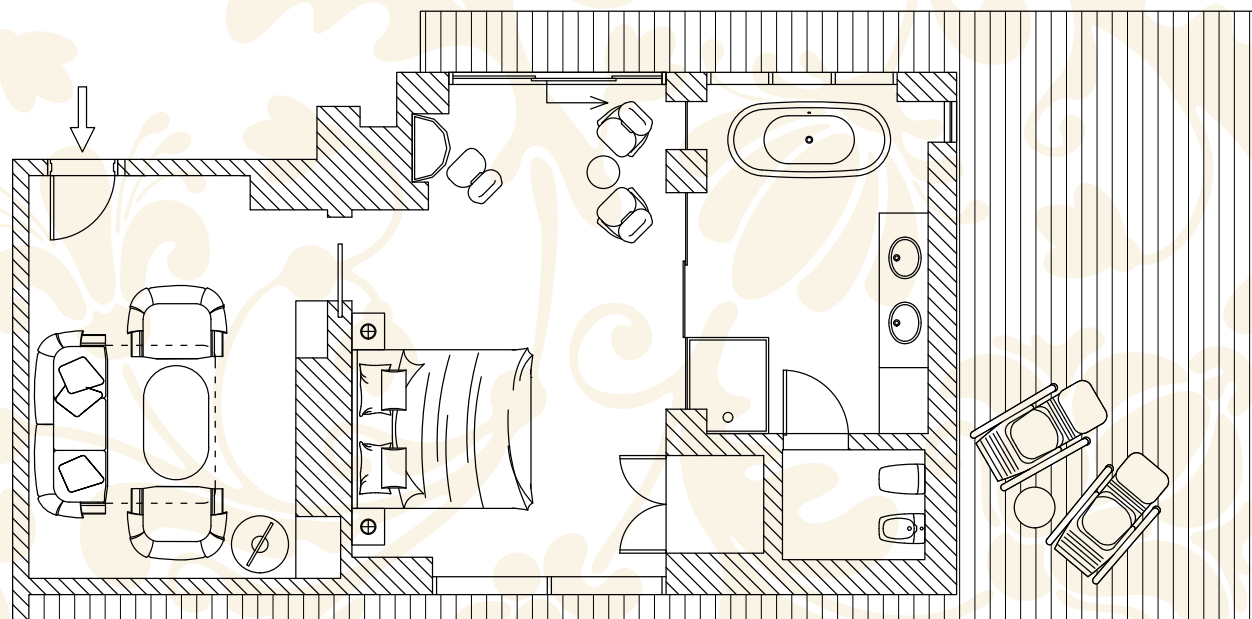

ADDITIONAL SERVICES

- room service
- dry-cleaning service
- ironing
- wake-up calls
- florist
- newspapers request