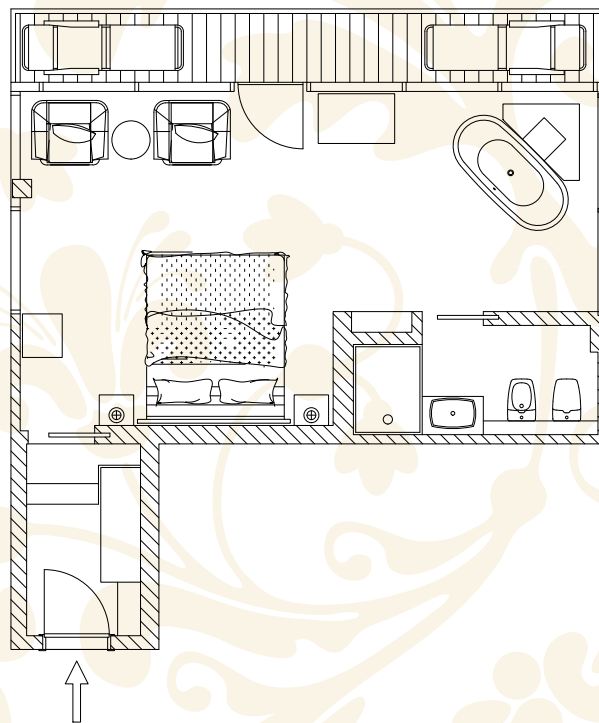

ADDITIONAL SERVICES

- room service
- dry-cleaning service
- ironing
- wake-up calls
- florist
- newspapers request