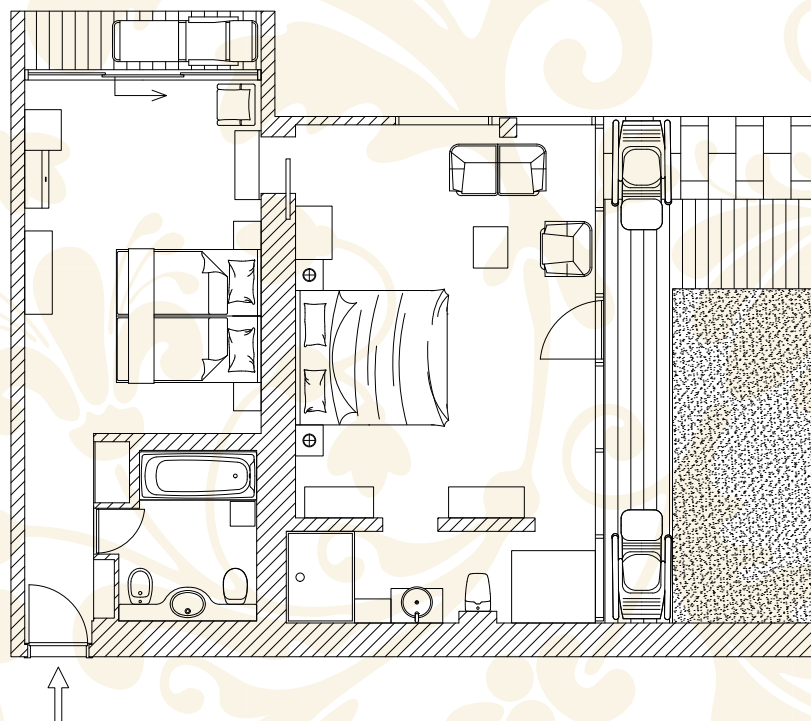

ADDITIONAL SERVICES

- room service
- dry-cleaning service
- ironing
- wake-up calls
- florist
- newspapers request