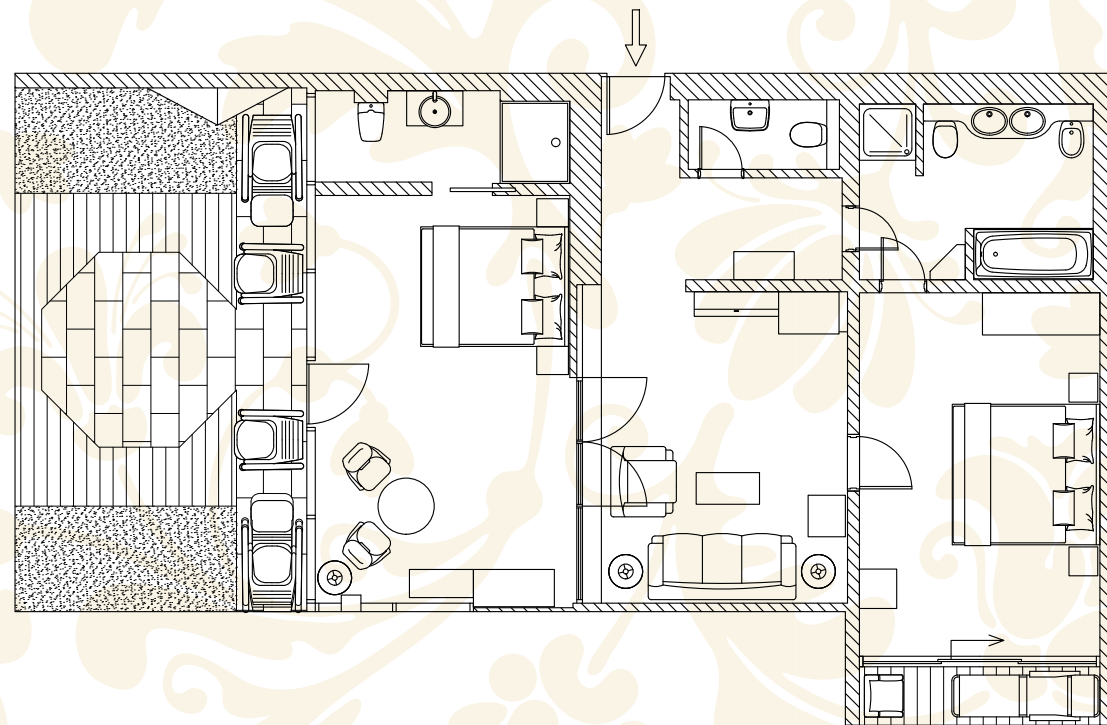

ADDITIONAL SERVICES

- room service
- dry-cleaning service
- ironing
- wake-up calls
- florist
- newspapers request