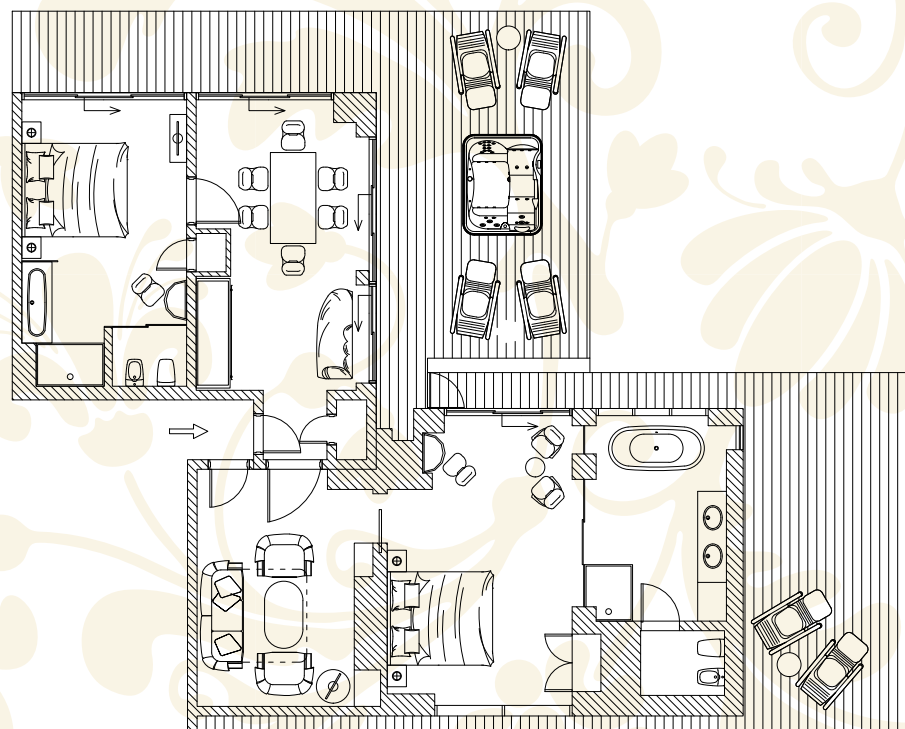

ADDITIONAL SERVICES

- room service
- dry-cleaning service
- ironing
- wake-up calls
- florist
- newspapers request