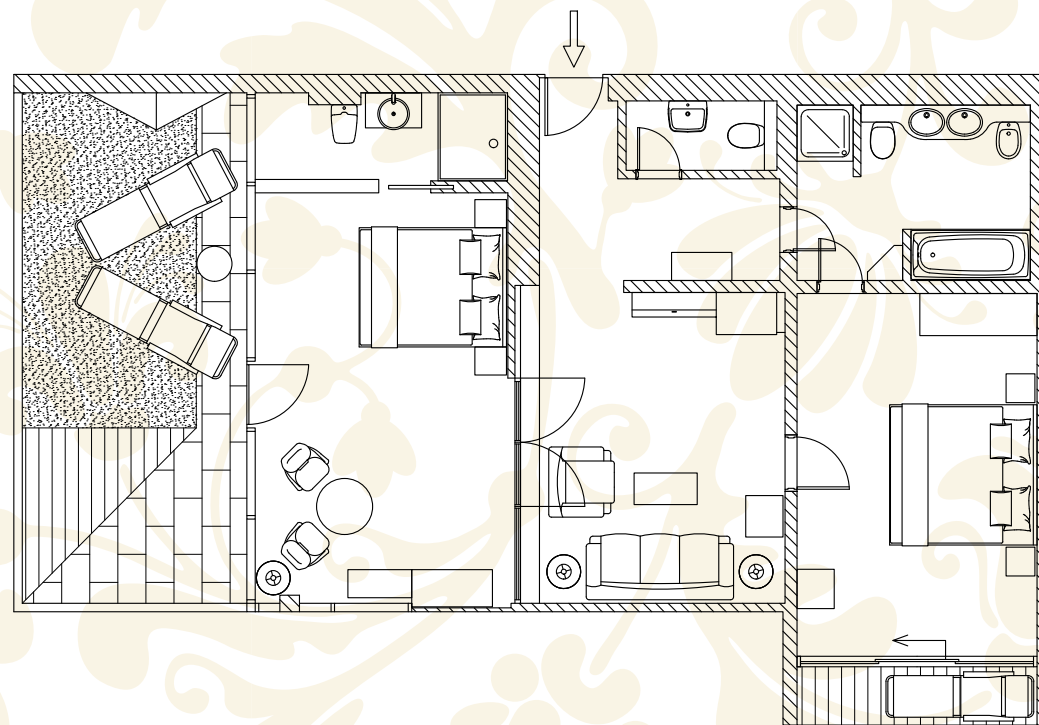

ADDITIONAL SERVICES

- room service
- dry-cleaning service
- ironing
- wake-up calls
- florist
- newspapers request