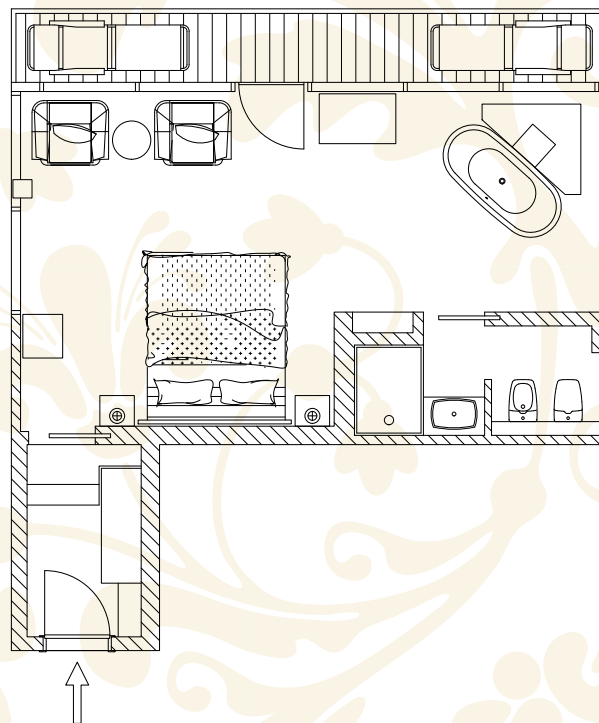

ADDITIONAL SERVICES

- room service
- dry-cleaning service
- ironing
- wake-up calls
- florist
- newspapers request