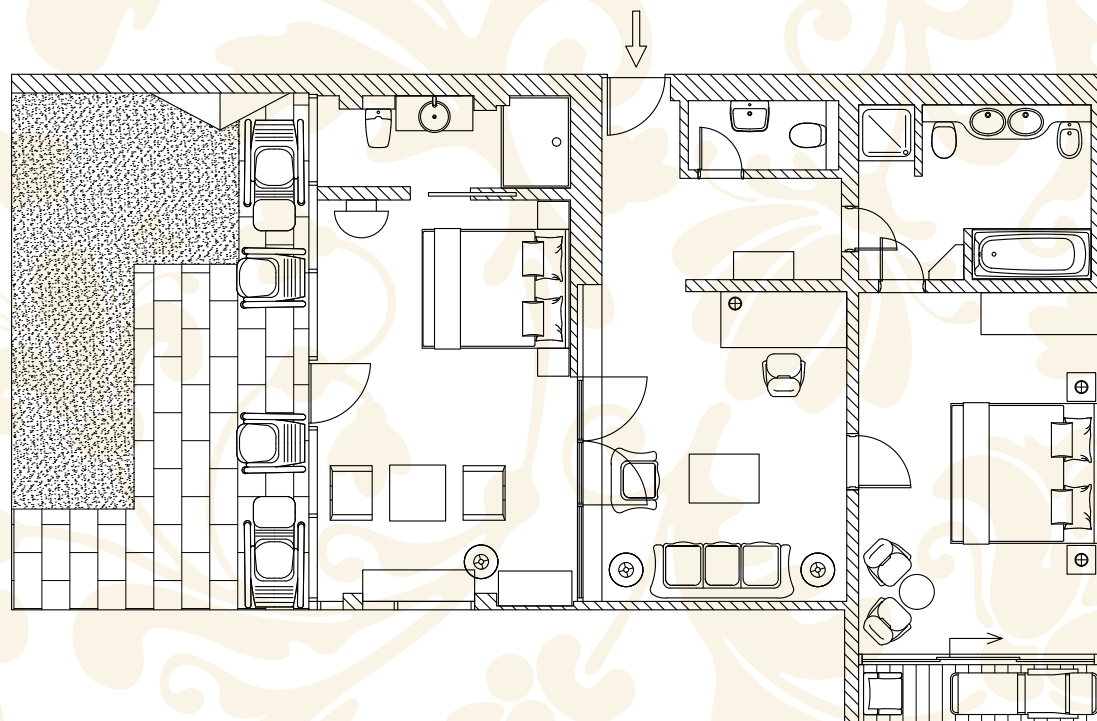

ADDITIONAL SERVICES

- room service
- dry-cleaning service
- ironing
- wake-up calls
- florist
- newspapers request