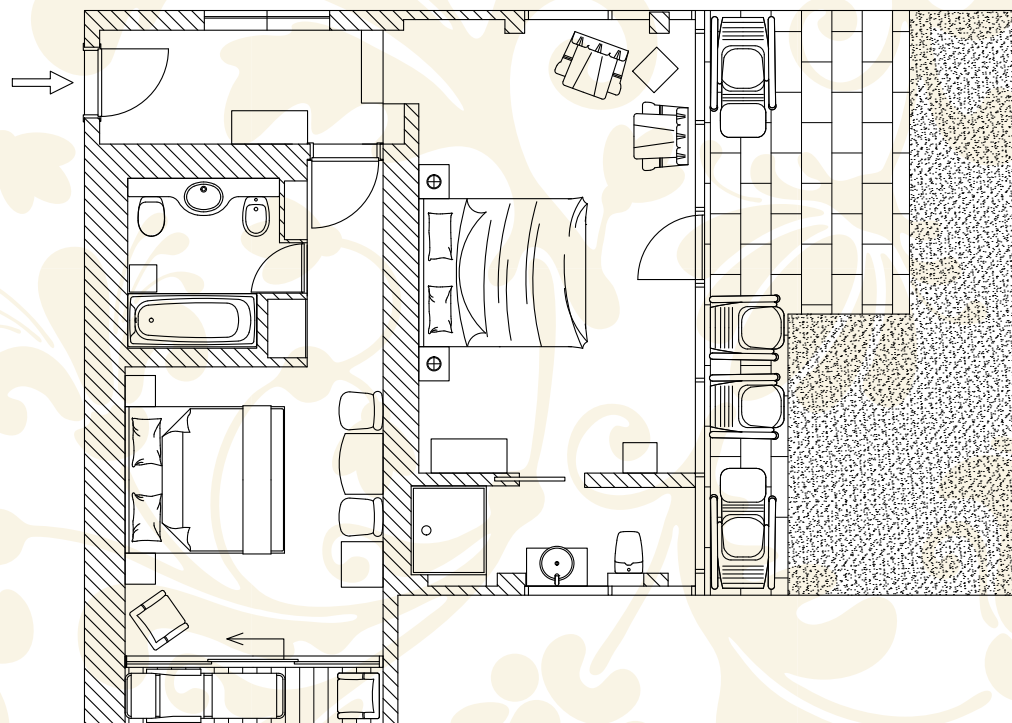

ADDITIONAL SERVICES

- room service
- dry-cleaning service
- ironing
- wake-up calls
- florist
- newspapers request