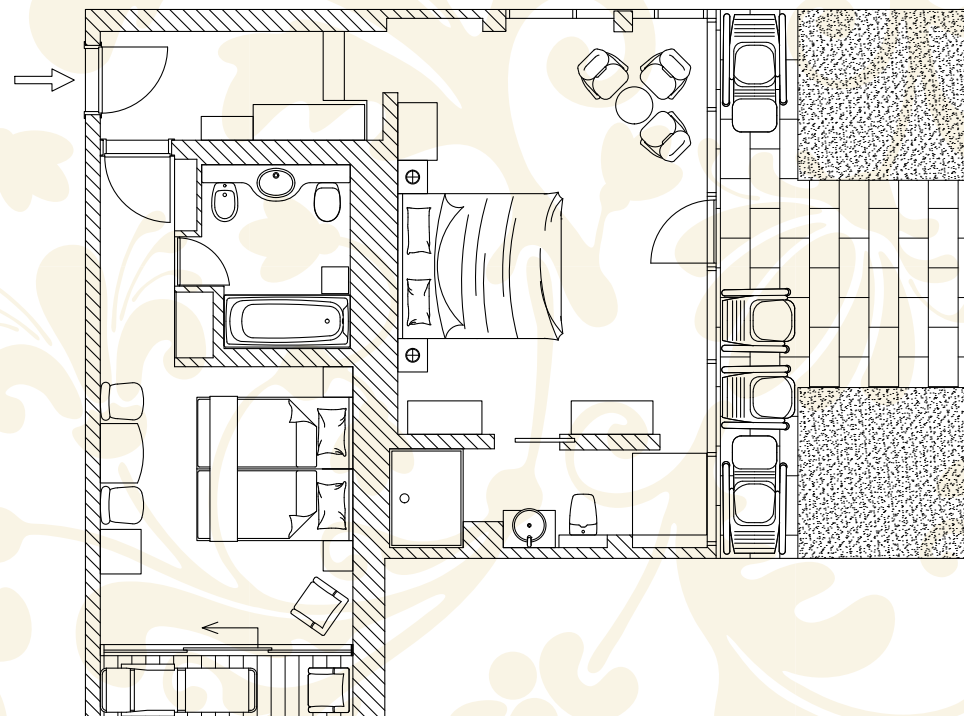

ADDITIONAL SERVICES

- room service
- dry-cleaning service
- ironing
- wake-up calls
- florist
- newspapers request