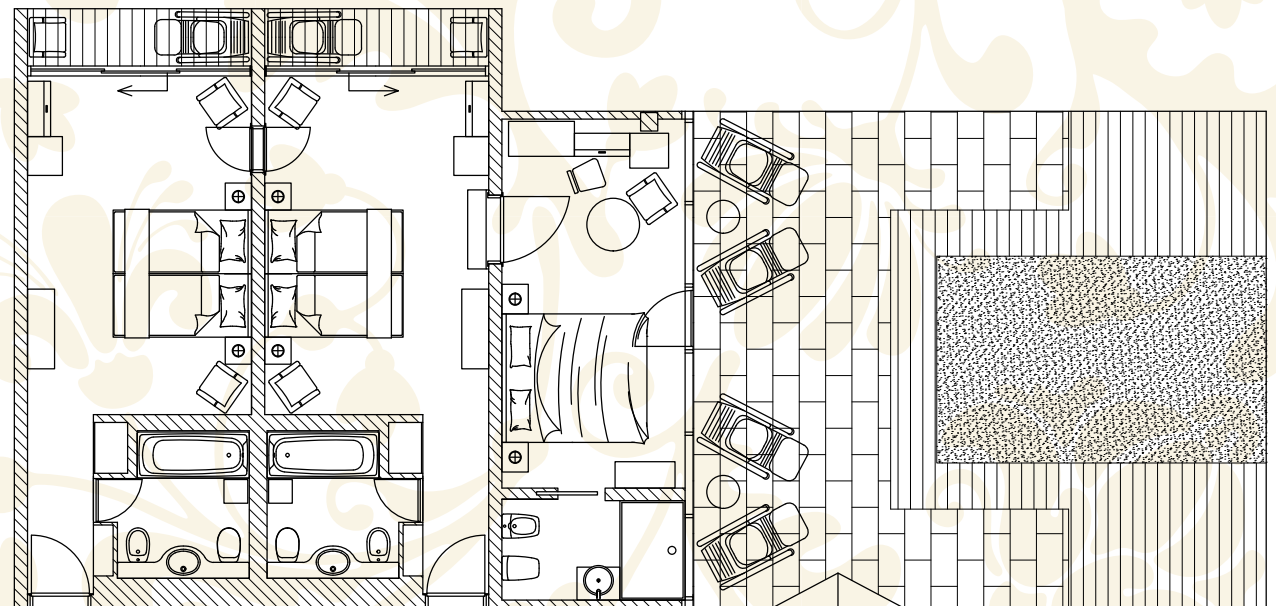

ADDITIONAL SERVICES

- room service
- dry-cleaning service
- ironing
- wake-up calls
- florist
- newspapers request