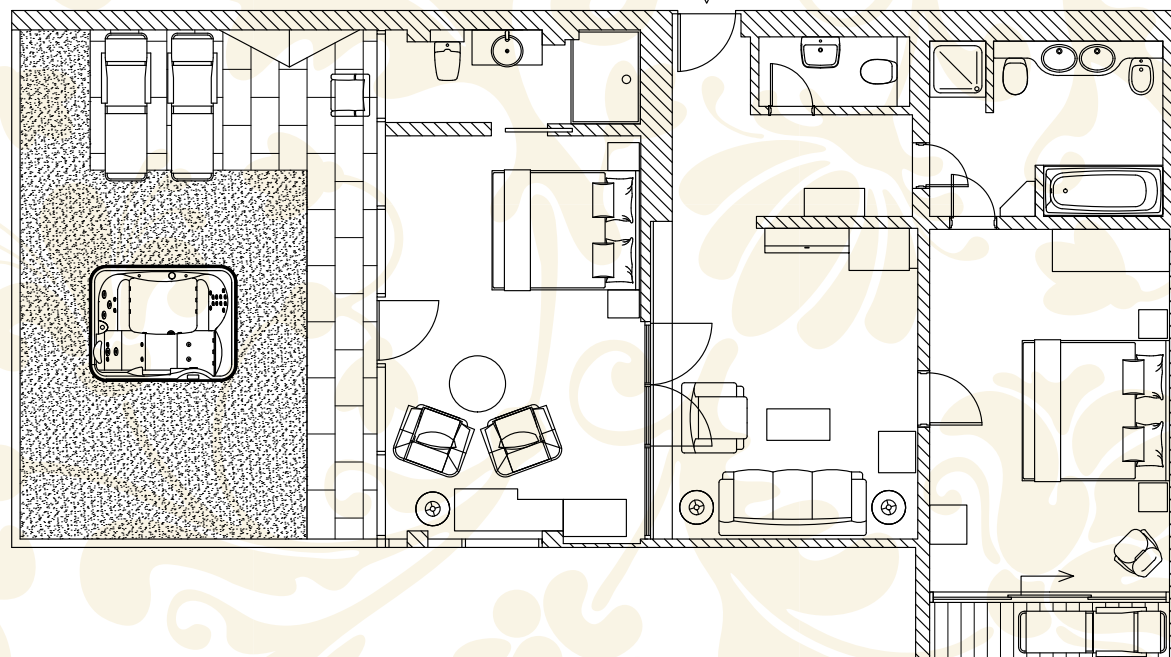

ADDITIONAL SERVICES

- room service
- dry-cleaning service
- ironing
- wake-up calls
- florist
- newspapers request