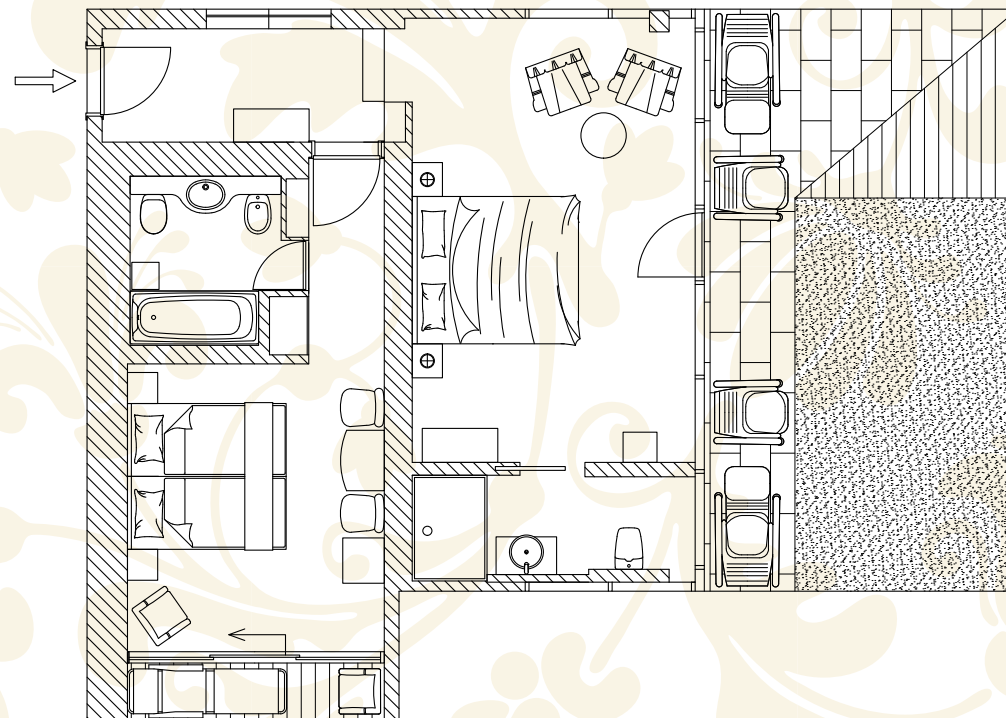

ADDITIONAL SERVICES

- room service
- dry-cleaning service
- ironing
- wake-up calls
- florist
- newspapers request