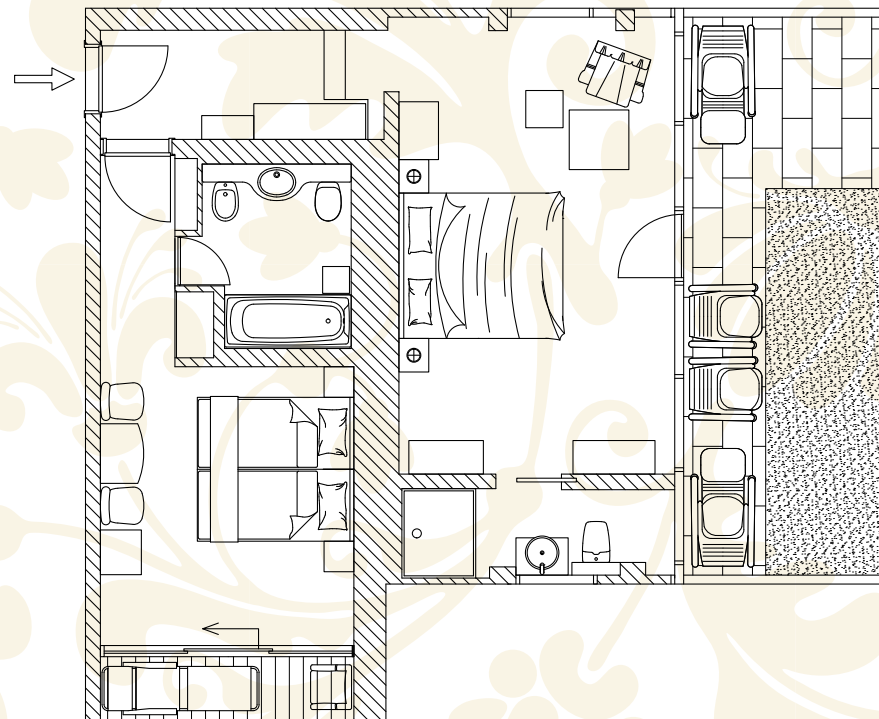

ADDITIONAL SERVICES

- room service
- dry-cleaning service
- ironing
- wake-up calls
- florist
- newspapers request